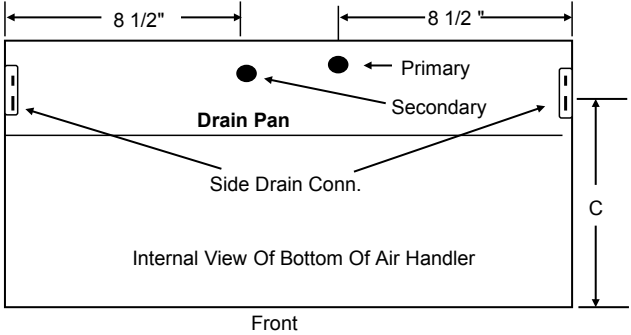

Dimensions

Unit Size	A	B	C	D	E	F	F	G	Duct Opening
18, 24, 30	15"	38 1/2"	11"	7"	5 1/2"	2 1/4"	2 1/4"	3 1/4"	10.0" D X 14.0" W
31, 36, 42	18 3/4"	44 1/2"	14 1/2"	7 3/8"	6.0"	2 1/2"	2 1/2"	5 1/2"	12.0" D X 14.0" W