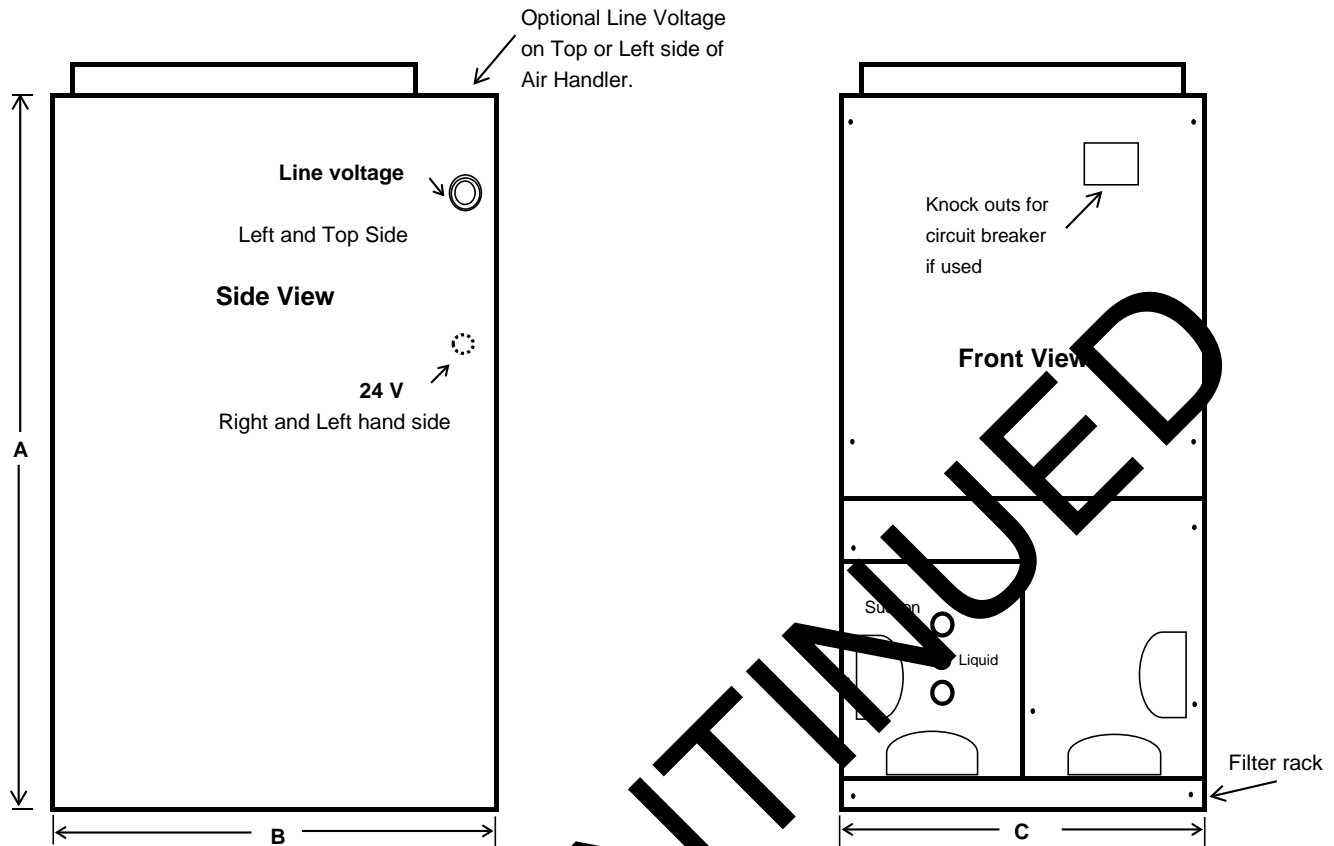

# Dimensions

Unit Size	A	B	C	Supply Duct Opening		Return Duct Opening	
				Depth	Width	Depth	Width
18, 24	46 3/4"	22"	18 1/4"	17"	16 1/2"	20 1/2"	16"
30, 36	51"	22"	21 1/4"	17"	19 1/4"	20 1/2"	18 3/4"
42, 48	54"	26"	21 1/4"	21"	19 1/4"	24 1/2"	18 3/4"
60	60"	26"	21 1/4"	21"	19 1/4"	24 1/2"	18 3/4"